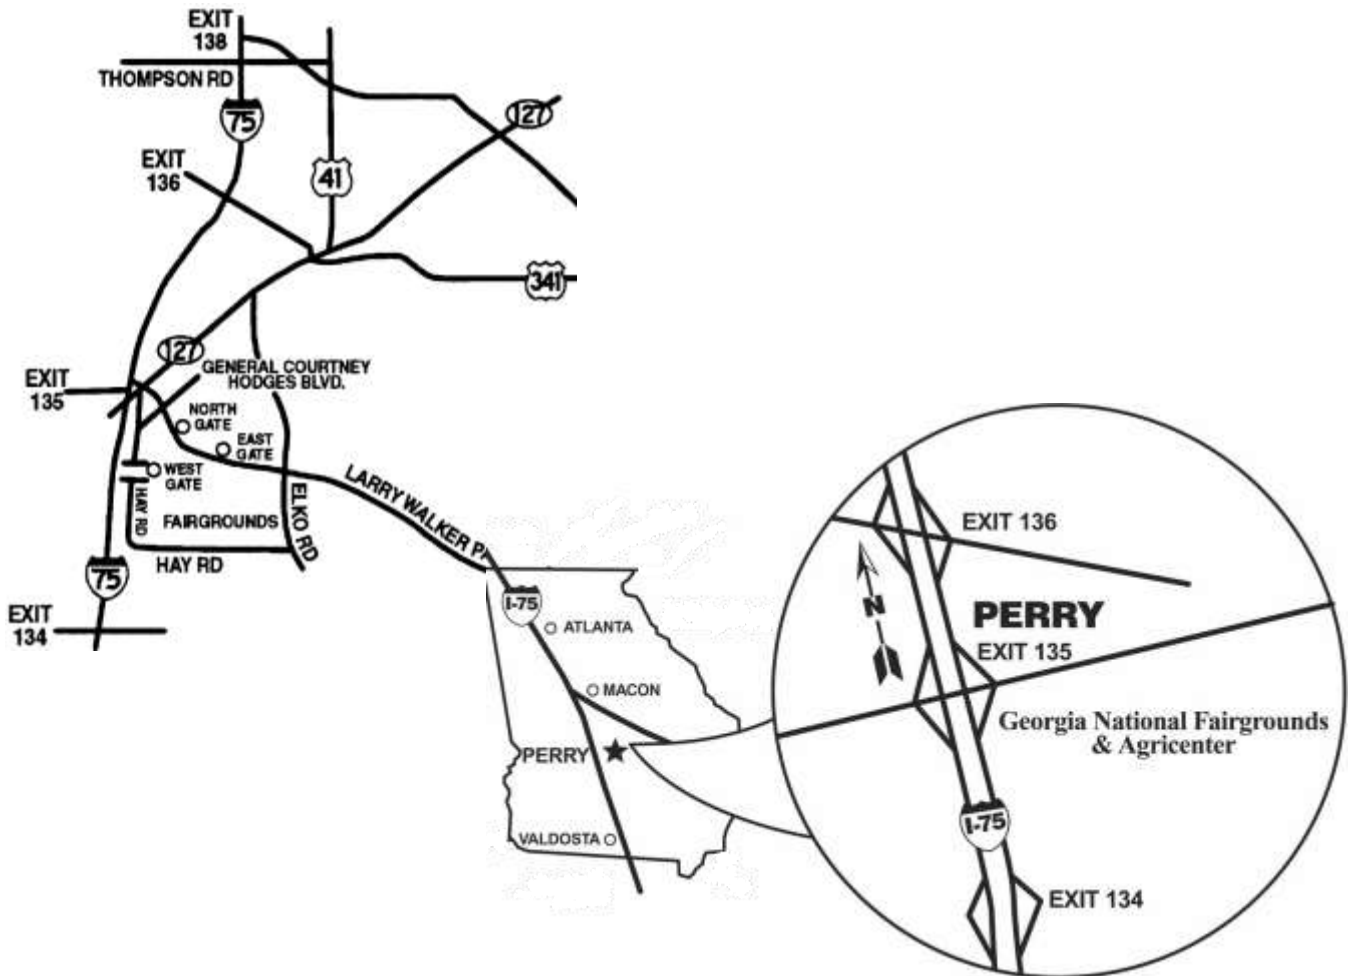

Traveling North on I-75

Exit 135

To Enter West Gate: Turn right at end of exit ramp
Turn right at first traffic light
West Gate entrance on left

The Georgia Building Near the Clock Tower

Traveling South on I-75

Exit 135

To Enter West Gate: Turn left at end of exit ramp
Turn right at first traffic light
West Gate entrance on left

The Georgia Building Near the Clock Tower